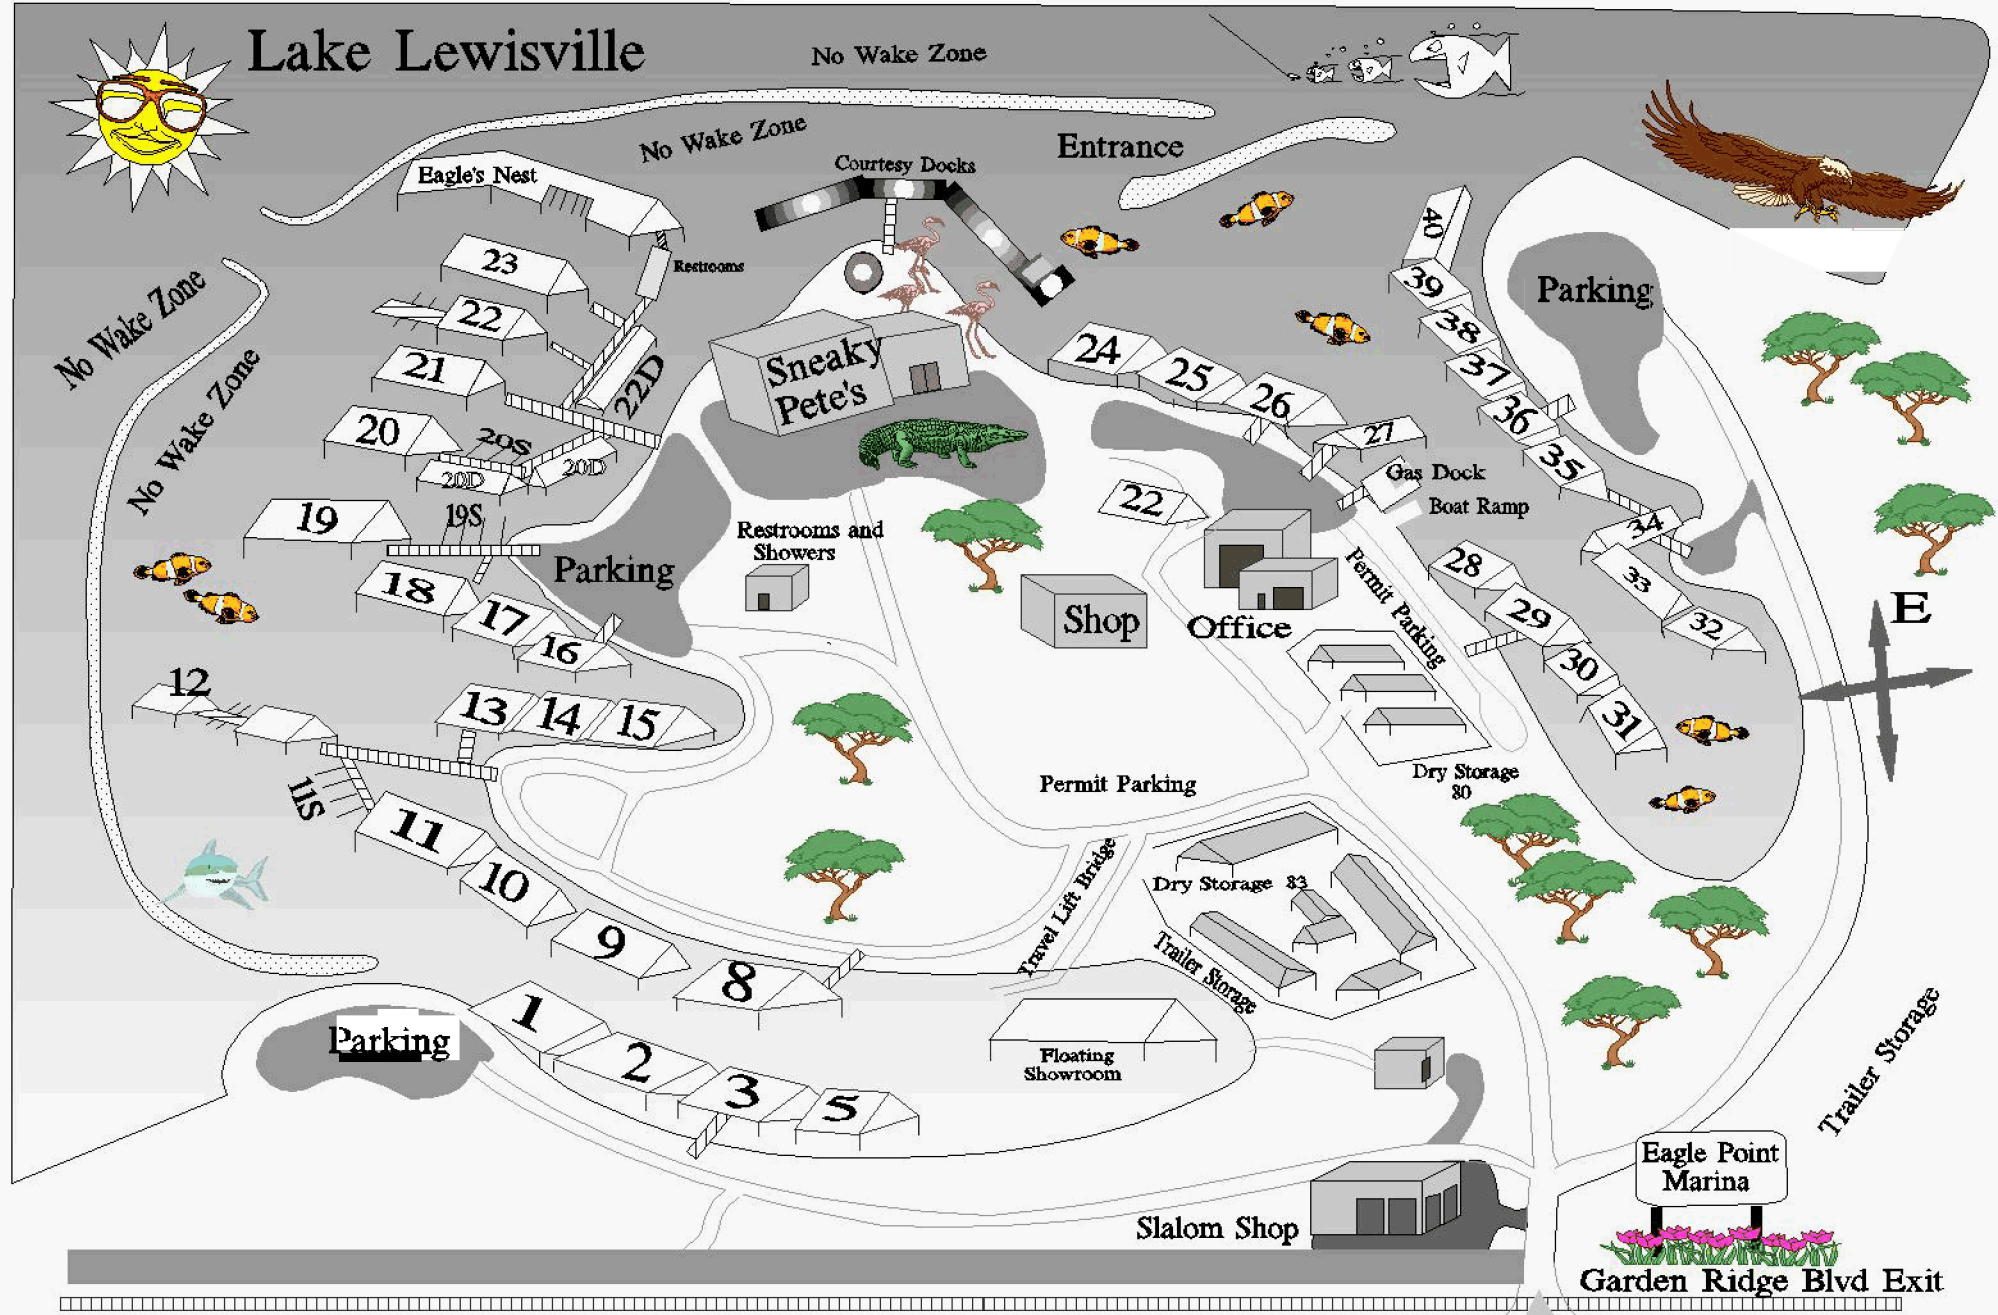

Lake Lewisville

No Wake Zone

No Wake Zone

No Wake Zone

No Wake Zone

Eagle Point Marina

02-05